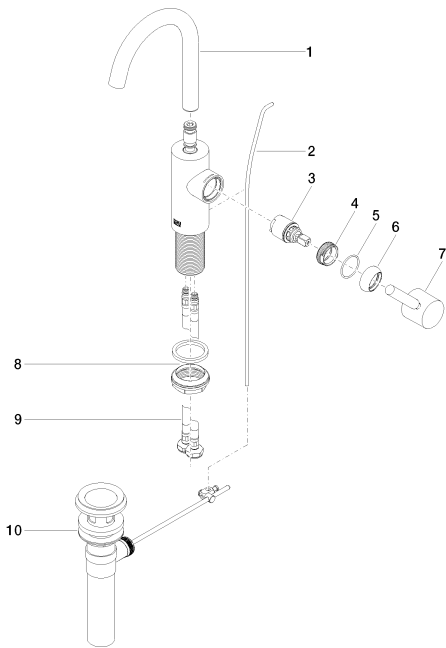

Sink - Meta

Single-lever lavatory mixer with drain - polished chrome

Article number: 33 510 661-00 0010

Spare parts list

Number	Item Number	Designation	Number of units
1	90 28 22 321 01-00	spout	1
2	09 31 09 110-00	Pivot rod/lift knob - polished chrome	1
3	90 15 05 042 00 90	EHM cartridge -	1
4	09 24 04 266 90	Mounting bracket -	1
5	09 14 10 091 90	O-Ring NBR 70 26,5 x 1,72 mm -	1
6	09 28 30 021-00	Hood / sleeve - polished chrome	1
7	90 20 66 003 00-00	handle	1
8	04 23 10 044 07 90	fixing set	1
9	04 30 04 102 00 90	Flexible supply line 3/8" -	2
10	04 11 01 023 00-00	Drain - polished chrome	1