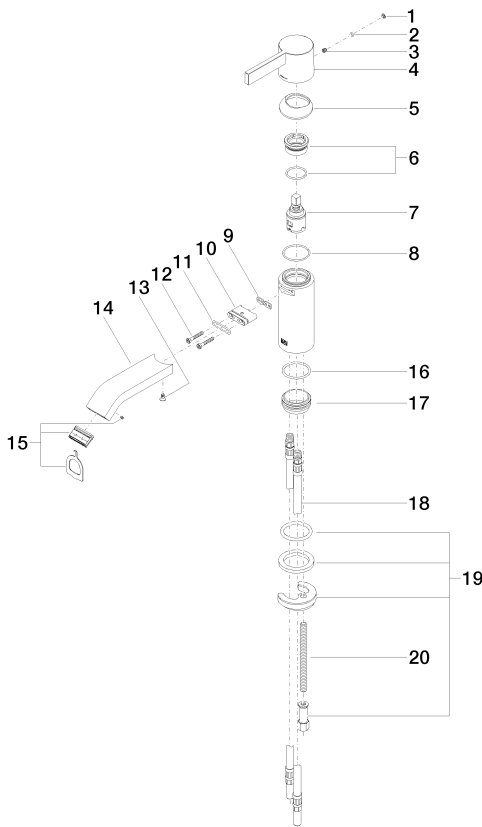

Sink - IMO

Single-lever lavatory mixer without drain - polished chrome

Article number: 33 521 670-00 0010

Spare parts list

Number	Item Number	Designation	Number of units
1	09 31 20 087-00	Plug for European drain - polished chrome	1
2	09 14 10 133 90	Washer -	1
3	09 31 11 030 90	Mounting bracket -	1
4	09 20 67 003-00	Lever - polished chrome	1
5	09 28 30 019-00	Hood / sleeve - polished chrome	1
6	90 23 10 066 00 90	Mounting bracket -	1
7	90 15 05 042 00 90	EHM cartridge -	1
8	09 14 10 102 90	Washer -	1
9	09 14 03 131 90	Washer -	1
10	09 11 03 061 90	Wall connection -	1
11	09 14 10 053 90	Washer -	1
12	09 30 30 084 90	Mounting bracket -	2
13	09 30 30 116 90	Mounting bracket -	1
14	09 28 22 239-00	Outlet - polished chrome	1
15	90 29 03 118 00 90	Aerator -	1
16	09 14 10 119 90	Washer -	1
17	09 28 10 109-07	Ring - Rough nickel-plated	1
18	04 30 04 045 00 90	Flexible supply line 3/8" -	2
19	04 30 11 085 62 90	Mounting bracket -	1
20	09 31 11 012 90	Mounting bracket -	1