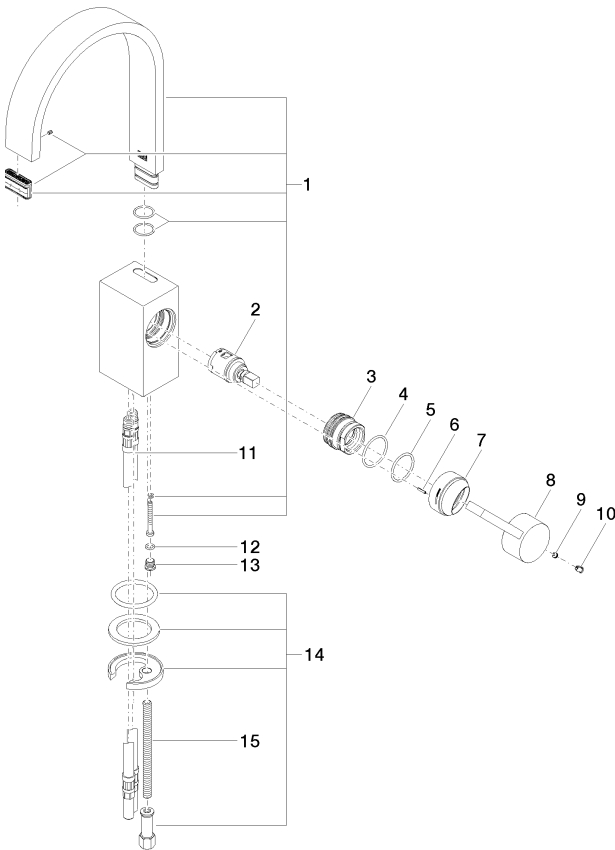

Sink - MEM

Single-lever lavatory mixer without drain - polished chrome

Article number: 33 521 782-00 0010

Spare parts list

Number	Item Number	Designation	Number of units
1	90 28 22 153 02-00	Outlet - polished chrome	1
2	90 15 05 042 00 90	EHM cartridge -	1
3	09 24 04 288 90	Mounting bracket -	1
4	09 14 10 137 90	Washer -	1
5	09 14 10 063 90	Washer -	1
6	09 31 11 152 90	Mounting bracket -	1
7	09 28 30 028-00	Hood / sleeve - polished chrome	1
8	09 20 78 057-00	Lever - polished chrome	1
9	09 31 11 063 90	Mounting bracket -	1
10	09 31 20 017 90	Plug for European drain -	1
11	04 30 04 045 00 90	Flexible supply line 3/8"	2
12	09 14 10 132 90	Washer -	1
13	09 31 20 027 10-00	Plug for European drain - polished chrome	1
14	04 30 11 038 75 90	Mounting bracket -	1
15	09 31 11 012 90	Mounting bracket -	1