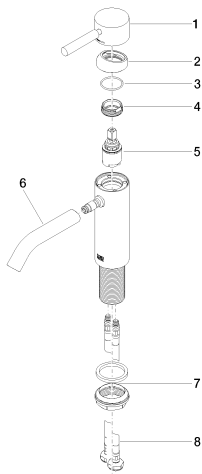

**Sink - Meta**

Single-lever lavatory mixer without drain - polished chrome

Article number: 33 522 660-00 0010

**Spare parts list**

Number	Item Number	Designation	Number of units
1	90 20 66 002 00-00	handle	1
2	09 28 30 041-00	Hood / sleeve - polished chrome	1
3	09 14 10 091 90	O-Ring NBR 70 26,5 x 1,72 mm -	1
4	09 24 04 266 90	Mounting bracket -	1
5	90 15 05 042 00 90	EHM cartridge -	1
6	90 11 06 207 01-00	spout	1
7	04 23 10 044 07 90	fixing set	1
8	04 30 04 102 00 90	Flexible supply line 3/8"	2