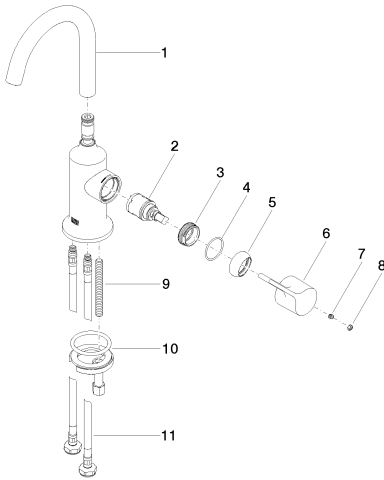

**Sink - VAIA**

Single-lever lavatory mixer without drain - platinum matte

Article number: 33 525 809-06 0010

**Spare parts list**

Number	Item Number	Designation	Number of units
1	90 28 22 312 01-06	Outlet - platinum matte	1
2	90 15 05 042 00 90	EHM cartridge -	1
3	09 24 04 266 90	Mounting bracket -	1
4	09 14 10 091 90	Washer -	1
5	09 28 30 021-06	cover	1
6	09 20 80 020-06	Lever - platinum matte	1
7	09 31 11 030 90	Mounting bracket -	1
8	90 31 20 087 00-06	Cover - platinum matte	1
9	09 31 11 011 90	Mounting bracket -	1
10	04 30 11 038 00 90	Mounting bracket -	1
11	04 30 04 102 00 90	Flexible supply line 3/8"	2