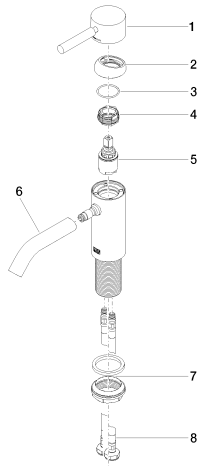

Sink - Meta

Single-lever lavatory mixer without drain - polished chrome

Article number: 33 526 660-00 0010

Spare parts list

Number	Item Number	Designation	Number of units
1	90 20 66 002 00-00	handle	1
2	09 28 30 041-00	Hood / sleeve - polished chrome	1
3	09 14 10 091 90	O-Ring NBR 70 26,5 x 1,72 mm -	1
4	09 24 04 266 90	Mounting bracket -	1
5	90 15 05 042 00 90	EHM cartridge -	1
6	90 11 06 206 01-00	spout	1
7	04 23 10 044 07 90	fixing set	1
8	04 30 04 102 00 90	Flexible supply line 3/8"	2