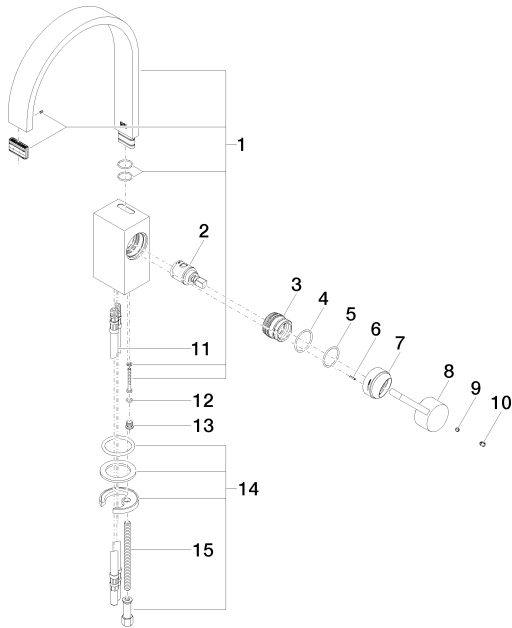

**Sink - MEM**

Single-lever lavatory mixer without drain - polished chrome

Article number: 33 526 782-00 0010

**Spare parts list**

Number	Item Number	Designation	Number of units
1	90 28 22 152 02-00	Outlet - polished chrome	1
2	90 15 05 042 00 90	EHM cartridge -	1
3	09 24 04 288 90	Mounting bracket -	1
4	09 14 10 137 90	Washer -	1
5	09 14 10 063 90	Washer -	1
6	09 31 11 152 90	Mounting bracket -	1
7	09 28 30 028-00	Hood / sleeve - polished chrome	1
8	09 20 78 057-00	Lever - polished chrome	1
9	09 31 11 063 90	Mounting bracket -	1
10	09 31 20 017 90	Plug for European drain -	1
11	04 30 04 045 00 90	Flexible supply line 3/8"	2
12	09 14 10 132 90	Washer -	1
13	09 31 20 027 10-00	Plug for European drain - polished chrome	1
14	04 30 11 038 75 90	Mounting bracket -	1
15	09 31 11 012 90	Mounting bracket -	1