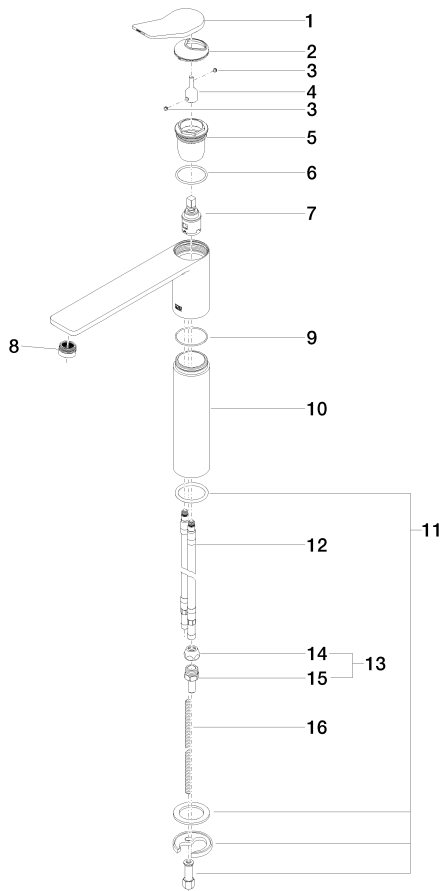

**Sink - Lissé**

Single-lever lavatory mixer with extended shank without drain - polished chrome

Article number: 33 537 845-00 0010

**Spare parts list**

Number	Item Number	Designation	Number of units
1	09 20 84 020-00	Lever - polished chrome	1
2	09 28 30 034 90	Hood / sleeve -	1
3	09 31 11 063 90	Mounting bracket -	2
4	09 29 06 117 90	Extension -	1
5	09 23 10 123 90	EHM cartridge -	1
6	09 14 10 038 90	Washer -	1
7	90 15 05 042 00 90	EHM cartridge -	1
8	90 23 01 161 03-00	Aerator - polished chrome	1
9	09 14 10 108 90	Washer -	1
10	09 28 22 306-00	Body - polished chrome	1
11	04 30 11 038 75 90	Mounting bracket -	1
12	04 30 04 098 00 90	Tube -	2
13	04 24 04 222 00-00	Mounting bracket - polished chrome	1
14	04 23 30 031 01-07	Wall connection - Rough nickel-plated	2
15	09 24 04 222 10-00	Wall connection - polished chrome	2
16	09 31 11 095 90	Mounting bracket -	1