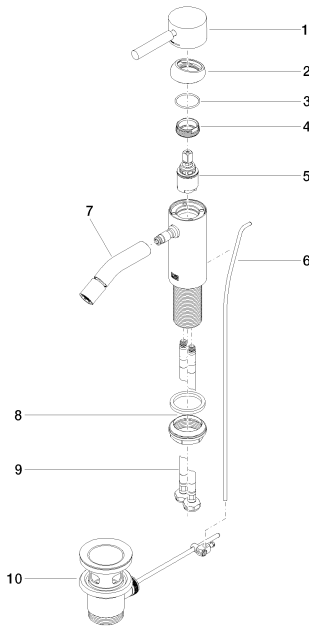

Bidet - LULU

Single-lever bidet mixer with drain - polished chrome

Article number: 33 600 660-00

Spare parts list

Number	Item Number	Designation	Number of units
1	90 20 66 002 00-00	handle	1
2	09 28 30 041-00	Hood / sleeve - polished chrome	1
3	09 14 10 091 90	O-Ring NBR 70 26,5 x 1,72 mm -	1
4	09 24 04 266 90	Mounting bracket -	1
5	90 15 05 042 00 90	EHM cartridge -	1
6	09 31 09 110-00	Pivot rod/lift knob - polished chrome	1
7	90 11 06 209 00-00	spout	1
8	04 23 10 044 07 90	fixing set	1
9	04 30 04 101 00 90	DUMMY -	2
10	04 11 01 001 00-00	Drain - polished chrome	1