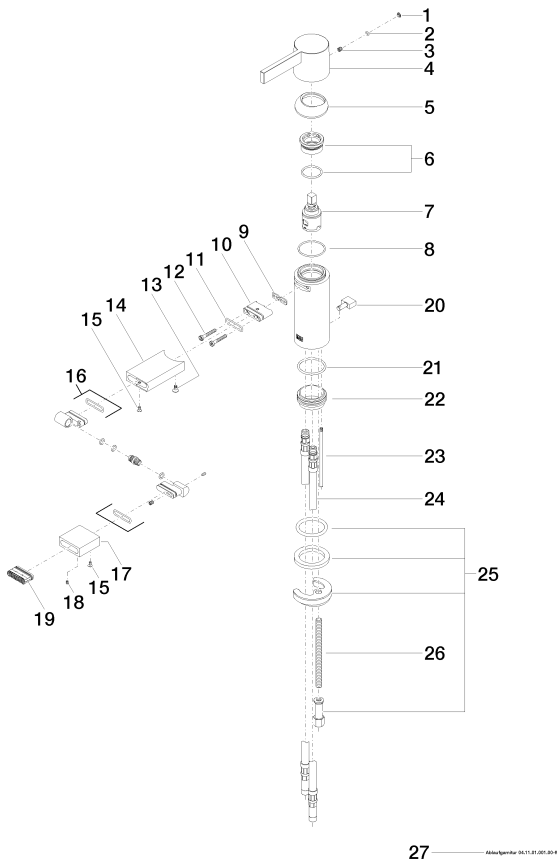

Bidet - IMO

Single-lever bidet mixer with drain - polished chrome

Article number: 33 600 670-00

Spare parts list

Number	Item Number	Designation	Number of units
1	09 31 20 087-00	Plug for European drain - polished chrome	1
2	09 14 10 133 90	Washer -	1
3	09 31 11 030 90	Mounting bracket -	1
4	09 20 67 003-00	Lever - polished chrome	1
5	09 28 30 019-00	Hood / sleeve - polished chrome	1
6	90 23 10 066 00 90	Mounting bracket -	1
7	90 15 05 042 00 90	EHM cartridge -	1
8	09 14 10 102 90	Washer -	1
9	09 14 03 131 90	Washer -	1
10	09 11 03 061 90	Wall connection -	1
11	09 14 10 053 90	Washer -	1
12	09 30 30 084 90	Mounting bracket -	2
13	09 30 30 116 90	Mounting bracket -	1
14	09 28 22 246-00	Outlet - polished chrome	1
15	09 30 30 157 90	Mounting bracket -	2
16	90 24 02 083 00-00	Aerator - polished chrome	1
17	09 23 01 123-00	Hood / sleeve - polished chrome	1
18	09 31 11 064 90	Mounting bracket -	1
19	90 29 03 045 00 90	Aerator -	1
20	09 20 67 002-00	Pivot rod/lift knob - polished chrome	1
21	09 14 10 119 90	Washer -	1
22	09 28 10 109-07	Ring - Rough nickel-plated	1
23	09 31 09 080-00	Pivot rod/lift knob - polished chrome	1
24	04 30 04 016 00 90	Flexible supply line -	2
25	04 30 11 085 62 90	Mounting bracket -	1
26	09 31 11 012 90	Mounting bracket -	1
27	04 11 01 001 00-00	Drain - polished chrome	1