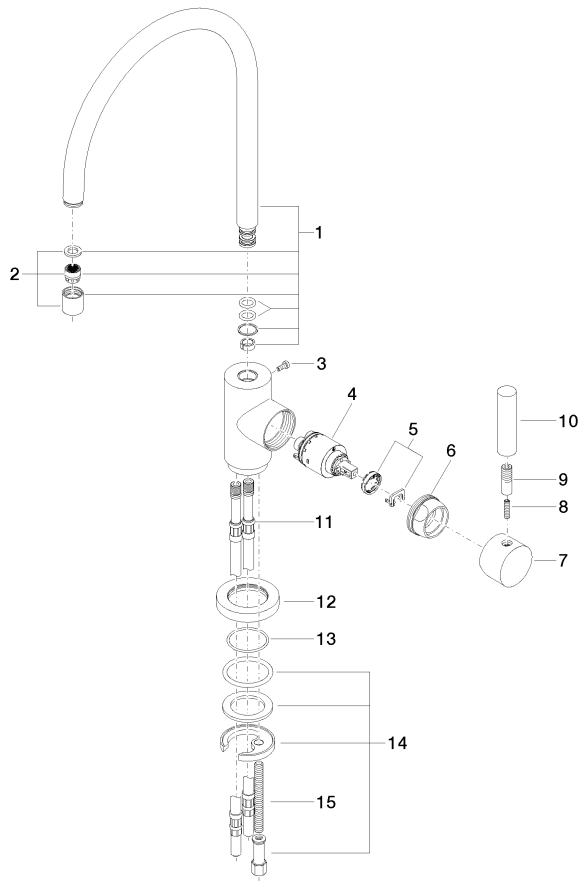

Kitchen sink - Tara Classic
 Single-lever mixer - polished chrome
 Article number: 33 815 888-00 0010

Spare parts list

Number	Item Number	Designation	Number of units
1	90 28 22 049 03-00	Outlet - polished chrome	1
2	90 23 01 028 00-00	Aerator - polished chrome	1
3	09 30 30 054 90	Mounting bracket -	1
4	90 15 05 063 00 90	EHM cartridge -	1
5	04 28 10 148 00 90	EHM cartridge -	1
6	09 24 04 107-00	Wall connection - polished chrome	1
7	90 20 88 040 00-00	Lever - polished chrome	1
8	09 31 11 010 90	Mounting bracket -	1
9	09 24 04 048-00	Lever - polished chrome	1
10	11 170 880-00	Lever - polished chrome	1
11	04 30 04 044 00 90	Flexible supply line -	2
12	09 28 10 055-00	Escutcheon - polished chrome	1
13	09 14 10 034 90	Washer -	1
14	04 30 11 038 00 90	Mounting bracket -	1
15	09 31 11 011 90	Mounting bracket -	1