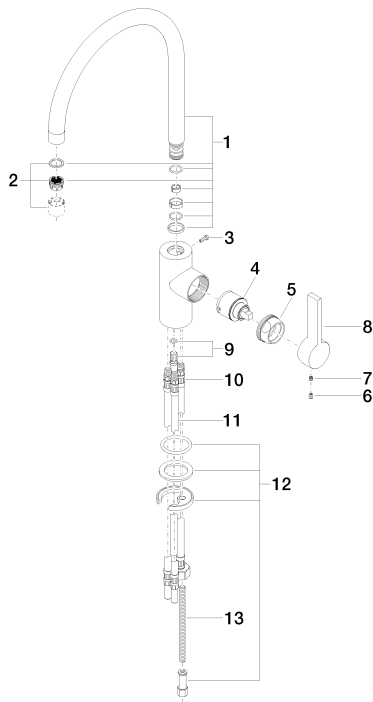

Kitchen sink - Tara Ultra  
 Single-lever mixer - polished chrome  
 Article number: 33 826 875-00 0010

Spare parts list

Number	Item Number	Designation	Number of units
1	90 28 22 202 03-00	Outlet - polished chrome	1
2	90 23 01 004 02-00	Aerator - polished chrome	1
3	09 30 30 080 90	Mounting bracket -	1
4	90 15 05 034 00 90	cartridge -	1
5	09 24 04 107-00	Wall connection - polished chrome	1
6	09 31 20 017 90	Plug for European drain -	1
7	09 31 11 030 90	Mounting bracket -	1
8	09 20 79 040-00	Lever - polished chrome	1
9	04 24 02 046 01-07	Wall connection - Rough nickel-plated	1
10	04 30 04 019 00 90	Flexible supply line -	1
11	04 30 04 045 00 90	Flexible supply line 3/8" -	2
12	04 30 11 038 75 90	Mounting bracket -	1
13	09 31 11 091 90	Mounting bracket -	1