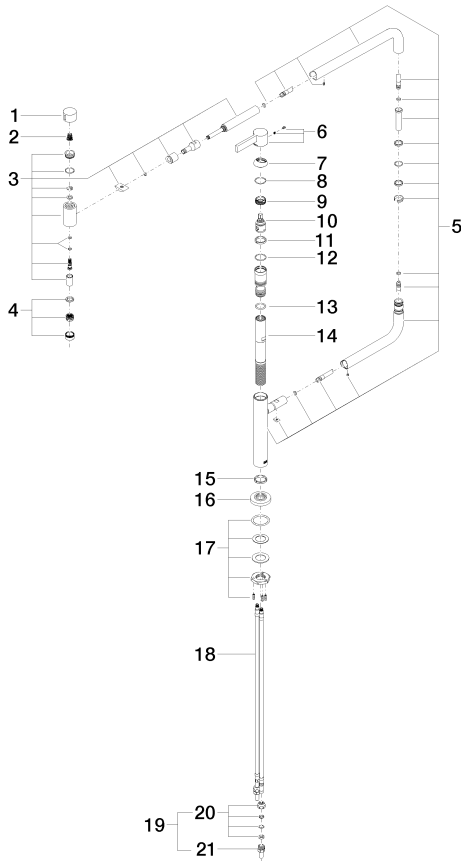

Kitchen sink - Tara Ultra
 PIVOT Single-lever mixer - polished chrome
 Article number: 33 845 875-00 0010

Spare parts list

Number	Item Number	Designation	Number of units
1	09 20 62 025-00	Handle - polished chrome	1
2	09 12 12 002 90	Upper part white -	1
3	90 19 87 001 00-00	Outlet - polished chrome	1
4	90 23 01 026 08-00	Aerator - polished chrome	1
5	90 28 22 257 00-00	Joint - polished chrome	1
6	90 20 87 004 00-00	Lever - polished chrome	1
7	09 28 30 013-00	Hood / sleeve - polished chrome	1
8	09 14 10 091 90	Washer -	1
9	09 24 04 266 90	Mounting bracket -	1
10	90 15 05 042 00 90	EHM cartridge -	1
11	09 28 10 156 90	Ring -	1
12	09 14 10 063 90	Washer -	1
13	09 14 10 081 90	Washer -	1
14	09 30 01 126 90	Wall connection -	1
15	09 28 10 159 90	Ring -	1
16	09 27 87 033-00	Escutcheon - polished chrome	1
17	04 30 11 085 87 90	Mounting bracket -	1
18	04 30 04 098 00 90	Tube -	2
19	04 24 04 222 00-00	Mounting bracket - polished chrome	2
20	04 23 30 031 01-07	Wall connection - Rough nickel-plated	2
21	09 24 04 222 10-00	Wall connection - polished chrome	2