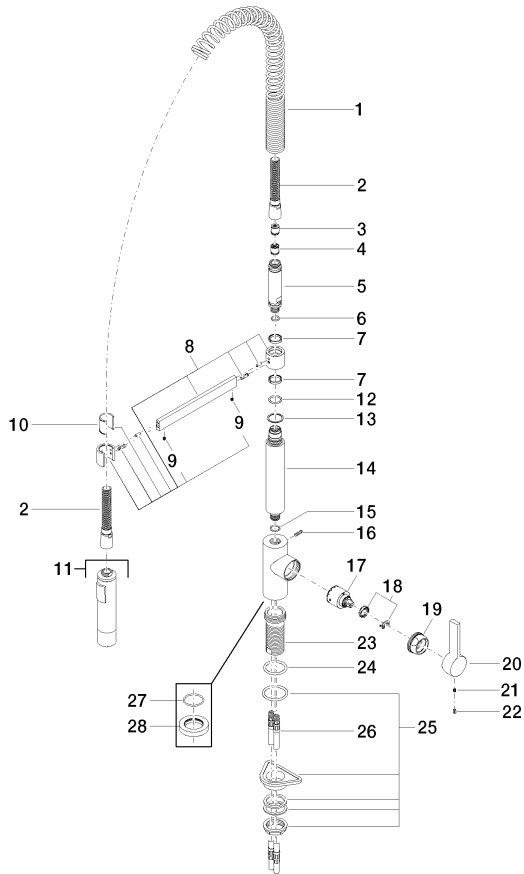

Kitchen sink - Tara Ultra  
 Profi single-lever mixer - polished chrome  
 Article number: 33 860 875-00 0010

Spare parts list

Number	Item Number	Designation	Number of units
1	09 16 02 035 90	shower head -	1
2	09 30 02 065-00	Tube - polished chrome	1
3	09 23 01 046 90	Application -	1
4	09 23 01 040 90	Application -	1
5	09 30 01 067 10-00	Wall connection - polished chrome	1
6	09 14 10 077 90	Washer -	1
7	09 14 15 024 90	Ring -	2
8	04 17 20 029 00-00	Holder - polished chrome	1
9	04 31 11 112 00 90	Mounting bracket -	2
10	09 18 40 118 90	Hood / sleeve -	1
11	04 12 11 092 10-00	shower head - polished chrome	1
12	09 14 10 100 90	Washer -	1
13	09 28 10 122 90	Ring -	1
14	09 11 10 072 10-00	Wall connection - polished chrome	1
15	04 31 11 113 00 90	Mounting bracket -	1
16	09 14 10 055 90	Washer -	1
17	90 15 05 061 00 90	EHM cartridge -	1
18	04 28 10 148 00 90	EHM cartridge -	1
19	09 24 04 107-00	Wall connection - polished chrome	1
20	09 20 79 040-00	Lever - polished chrome	1
21	09 31 11 030 90	Mounting bracket -	1
22	09 31 20 017 90	Plug for European drain -	1
23	09 30 01 111 20 90	Wall connection -	1
24	09 14 10 036 90	Washer -	1
25	04 23 10 044 02 90	Mounting bracket -	1
26	04 30 04 045 00 90	Flexible supply line 3/8" -	2
27	09 14 10 149 90	Washer -	1
28	09 28 10 035-00	Escutcheon - polished chrome	1