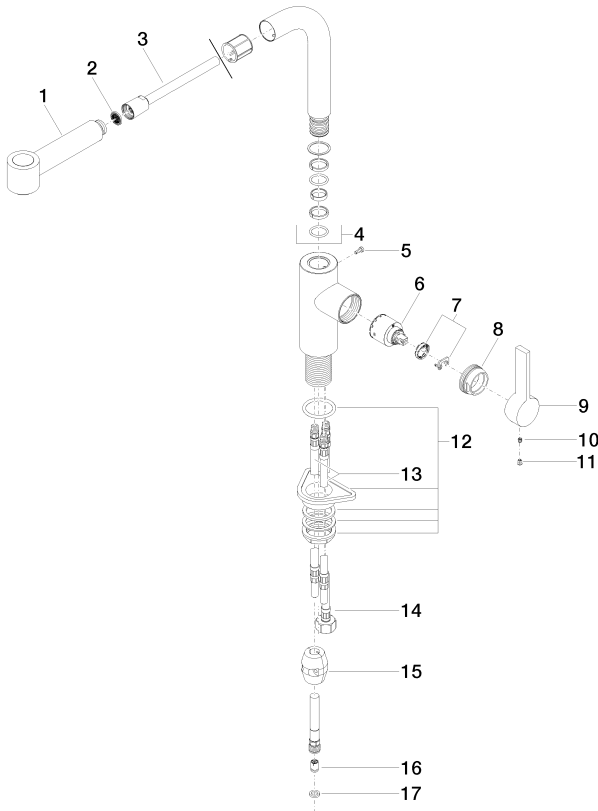

Kitchen sink - Elio

Single-lever mixer with pull-out spout with spray function - polished chrome

Article number: 33 870 790-00 0010

Spare parts list

Number	Item Number	Designation	Number of units
1	04 12 11 098 00-00	shower head - polished chrome	1
2	09 23 01 039 90	Application -	1
3	04 30 02 059 00-00	Tube - polished chrome	1
4	90 28 22 186 00-00	Pipe - polished chrome	1
5	09 30 30 054 90	Mounting bracket -	1
6	90 15 05 061 00 90	EHM cartridge -	1
7	04 28 10 148 00 90	EHM cartridge -	1
8	09 24 04 141-00	Mounting bracket - polished chrome	1
9	09 20 79 040-00	Lever - polished chrome	1
10	09 31 11 030 90	Mounting bracket -	1
11	09 31 20 017 90	Plug for European drain -	1
12	04 23 10 044 02 90	Mounting bracket -	1
13	04 30 04 045 00 90	Flexible supply line 3/8"	2
14	04 30 04 029 00 90	Tube -	1
15	04 21 50 005 00 90	Automatic flow rate regulator -	1
16	09 23 01 096 90	Application -	1
17	09 14 20 019 90	Washer -	1