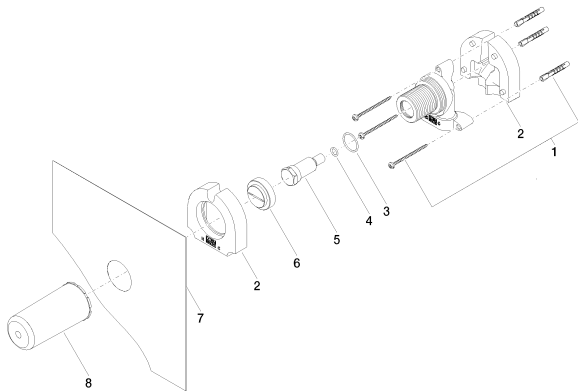

Sink - FM products

Wall mounting -

Article number: 35 003 970-90 0010

Spare parts list

Number	Item Number	Designation	Number of units
1	05 30 31 029 00 90	Mounting bracket -	1
2	09 11 11 019 90	Accessories FM -	2
3	09 14 10 112 90	Washer -	1
4	09 14 10 139 90	Washer -	1
5	09 31 20 038 90	Plug for European drain -	1
6	09 20 97 010 90	Cover -	1
7	04 14 03 079 00 90	Washer -	1
8	09 21 02 130 90	Protective cap -	1