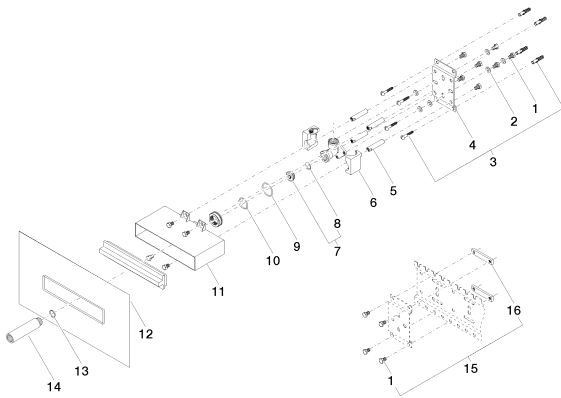

Shower - FM products

Rough -

Article number: 35 206 970-90 0010

### Spare parts list

Number	Item Number	Designation	Number of units
1	09 30 30 152 90	Mounting bracket -	15
2	09 30 11 139 90	disc	6
3	04 30 31 024 01 90	Mounting bracket -	2
4	09 17 20 094 90	Holder -	1
5	09 18 40 138 90	Hood / sleeve -	1
6	09 11 11 036 90	Accessories FM -	1
7	04 31 20 006 00 90	Plug for European drain -	1
8	09 14 10 053 90	Washer -	1
9	09 14 10 149 90	Washer -	1
10	09 14 10 118 90	Washer -	1
11	09 11 11 053 90	Accessories FM -	1
12	04 14 03 126 00 90	Washer -	1
13	09 14 10 010 90	Washer -	1
14	09 24 03 169 10 90	Extension -	1
15	04 17 20 100 00 90	Mounting bracket -	1
16	09 17 20 100 90	Mounting bracket -	2