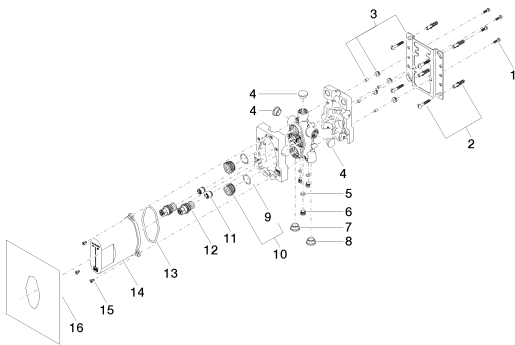

Shower - FM products

Concealed thermostat with integrated supply stops -

Article number: 35 428 970-90 0010

Spare parts list

Number	Item Number	Designation	Number of units
1	09 30 30 171 90	Mounting bracket -	4
2	04 30 31 024 01 90	Mounting bracket -	2
3	04 17 20 127 00 90	Holder -	1
4	09 31 20 092 90	Plug for European drain -	3
5	09 14 10 139 90	Washer -	2
6	09 31 20 039 10 90	Plug for European drain -	2
7	09 31 20 093 90	Plug for European drain -	2
8	09 31 20 094 90	Plug for European drain -	2
9	09 14 10 112 90	Washer -	2
10	04 30 11 149 00 90	Washer -	2
11	09 23 01 040 90	Application -	2
12	04 29 05 031 01 90	insert	2
13	09 14 10 512 90	Washer -	1
14	04 21 02 146 00 90	Protective cap -	1
15	09 30 30 112 90	Mounting bracket -	3
16	04 14 03 080 00 90	Washer -	1