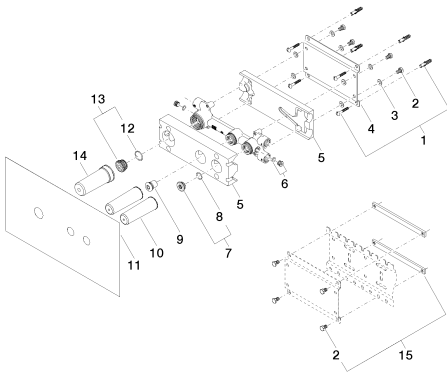

Bathtub - FM products

Rough for wall valve with two volume controls with diverter for wall-mounted installation -

Article number: 35 696 970-90 0010

Spare parts list

Number	Item Number	Designation	Number of units
1	04 30 31 024 01 90	Mounting bracket -	2
2	09 30 30 152 90	Mounting bracket -	8
3	09 30 11 139 90	disc	8
4	09 17 20 095 90	Holder -	1
5	09 11 11 034 90	Accessories FM -	1
6	04 31 20 039 10 90	Washer -	2
7	04 31 20 006 00 90	Plug for European drain -	1
8	09 14 10 053 90	Washer -	1
9	04 31 20 037 00 90	Plug for European drain -	1
10	09 21 02 102 90	Protective cap -	2
11	04 14 03 115 00 90	Washer -	1
12	09 14 10 112 90	Washer -	1
13	04 30 11 149 00 90	Washer -	1
14	09 21 02 136 90	Protective cap -	1
15	04 17 20 101 00 90	Mounting bracket -	1