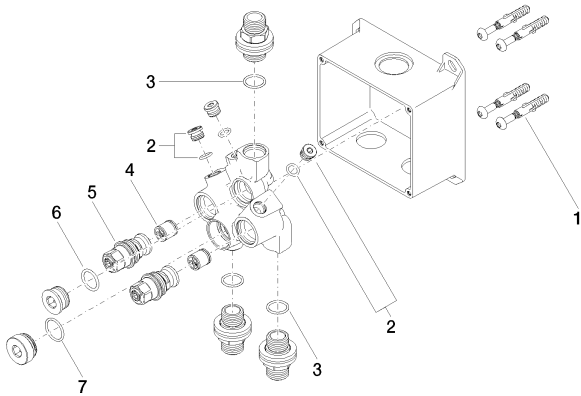

Sink -

eSET Touchfree Lavatory faucet with temperature adjustment for deck-mounted installation -

Article number: 35 740 970-90 0010

Spare parts list

Number	Item Number	Designation	Number of units
1	04 30 31 024 01 90	Mounting bracket -	2
2	04 31 20 039 10 90	Washer -	3
3	09 14 10 010 90	Washer -	3
4	09 23 01 040 90	Application -	2
5	09 14 10 056 90	Washer -	2
6	09 24 03 219 90	Nipple -	2
7	09 14 10 117 90	Washer -	1
8	09 14 10 031 90	Washer -	1