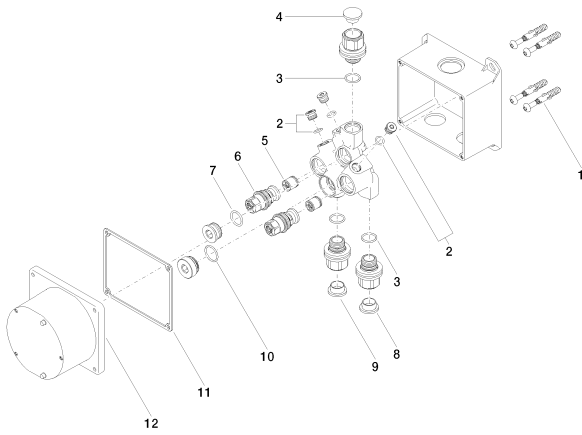

Sink -

eSET Touchfree Lavatory faucet with temperature adjustment for wall-mounted installation -

Article number: 35 741 970-90 0010

Spare parts list

Number	Item Number	Designation	Number of units
1	04 30 31 024 01 90	Mounting bracket -	2
2	04 31 20 039 10 90	Washer -	3
3	09 14 10 010 90	Washer -	3
4	09 31 20 092 90	Plug for European drain -	1
5	09 23 01 040 90	Application -	2
6	04 29 05 031 01 90	insert	2
7	09 14 10 117 90	Washer -	1
8	09 31 20 094 90	Plug for European drain -	1
9	09 31 20 093 90	Plug for European drain -	1
10	09 14 10 031 90	Washer -	1
11	09 14 03 103 90	Washer -	1
12	09 11 11 011 90	Accessories FM -	1