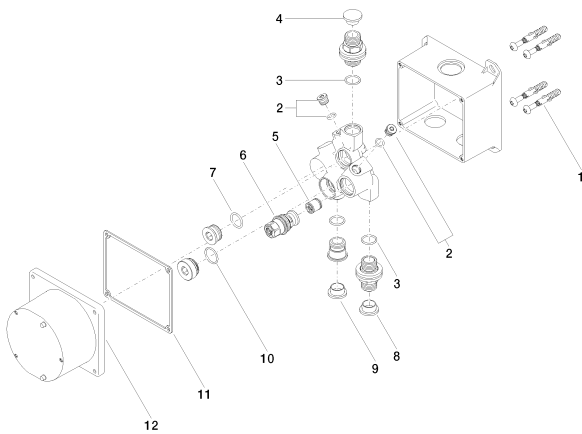

Sink -

eSET Touchfree Lavatory faucet without temperature adjustment for wall-mounted installation

Article number: 35 743 970-90 0010

Spare parts list

Number	Item Number	Designation	Number of units
1	04 30 31 024 01 90	Mounting bracket -	2
2	04 31 20 039 10 90	Washer -	2
3	09 14 10 010 90	Washer -	3
4	09 31 20 092 90	Plug for European drain -	1
5	09 23 01 040 90	Application -	1
6	04 29 05 031 01 90	insert	1
7	09 14 10 117 90	Washer -	1
8	09 31 20 094 90	Plug for European drain -	1
9	09 31 20 093 90	Plug for European drain -	1
10	09 14 10 031 90	Washer -	1
11	09 14 03 103 90	Washer -	1
12	09 11 11 011 90	Accessories FM -	1