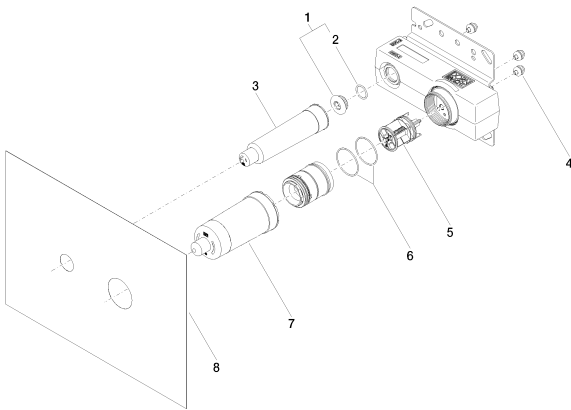

Sink - Concealed rough parts
 Rough for wall-mounted faucet mixer on right -
 Article number: 35 860 970-90 0010

Spare parts list

Number	Item Number	Designation	Number of units
1	04 31 20 006 00 90	Plug for European drain -	1
2	09 14 10 053 90	O-Ring EPDM 70 17,17 x 1,78 mm -	1
3	09 21 02 173 90	cap	1
4	90 23 01 091 00 90	set	3
5	90 31 20 107 00 90	plug	1
6	09 14 10 190 90	O-Ring EPDM 70 38,0 x 1,5 mm -	2
7	09 21 02 176 90	cap	1
8	04 14 03 074 00 90	Waterproofing -	1