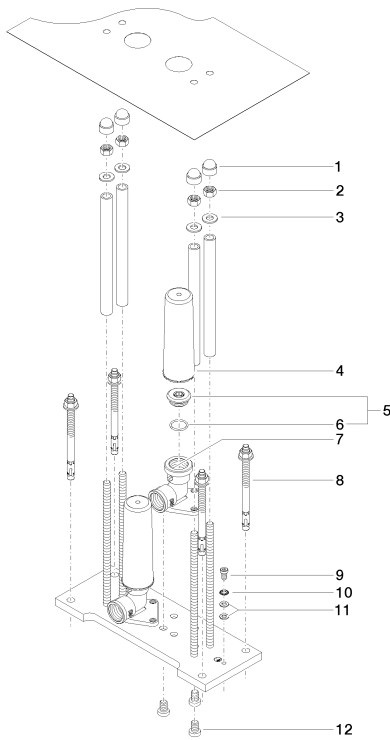

Bathtub - FM products  
 Floor mounting rough set -  
 Article number: 35 948 970-90 0010

Spare parts list

Number	Item Number	Designation	Number of units
1	09 21 02 147 90	cap	4
2	09 23 10 023 90	Mounting bracket -	4
3	09 30 11 045 90	Washer -	4
4	09 21 02 102 90	Protective cap -	1
5	04 31 20 006 00 90	Plug for European drain -	1
6	09 14 10 053 90	Washer -	1
7	09 11 03 042 10 90	Wall connection -	1
8	04 30 35 008 00 90	Mounting bracket -	1
9	09 30 30 085 90	screw	1
10	09 30 11 032 90	Washer -	1
11	09 30 11 048 90	Washer -	2
12	09 30 30 150 90	Mounting bracket -	3