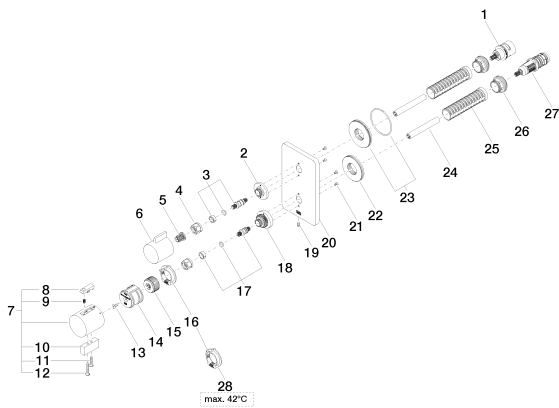

Shower - LULU

Concealed thermostat with one-way volume control - polished chrome

Article number: 36 425 710-00 0010

Spare parts list

Number	Item Number	Designation	Number of units
1	90 90 03 166 00 90	Ceramic cartridge -	1
2	09 12 12 053-00	Mounting bracket - polished chrome	1
3	04 29 06 111 00-00	Wall connection - polished chrome	1
4	09 23 30 023 90	Mounting bracket -	2
5	09 12 12 002 90	Upper part white -	1
6	09 20 67 006-00	Handle - polished chrome	1
7	04 17 33 006 00-00	Handle - polished chrome	1
8	09 21 33 010-00	Conversion - polished chrome	1
9	09 16 02 027 90	Handle -	1
10	09 20 33 006-00	Handle - polished chrome	1
11	09 30 30 159-00	Mounting bracket - polished chrome	1
12	09 30 30 160-00	Mounting bracket - polished chrome	1
13	09 30 30 124 90	Mounting bracket -	1
14	09 12 12 052 90	Mounting bracket -	1
15	09 12 12 054 90	Mounting bracket -	1
16	09 28 10 152 90	Application -	1
17	04 29 06 024 00-00	Wall connection - polished chrome	1
18	09 12 12 051-00	Mounting bracket - polished chrome	1
19	09 31 11 134 90	Mounting bracket -	1
20	09 11 02 246-00	Escutcheon - polished chrome	1
21	09 30 30 157 90	Mounting bracket -	4
22	09 30 01 188 90	Wall connection -	1
23	90 30 01 190 00 90	Wall connection -	1
24	09 23 01 124 90	Hood / sleeve -	2
25	09 18 40 077 90	Hood / sleeve -	2
26	09 24 04 257 90	Mounting bracket -	2
27	90 15 02 012 00 90	Thermostatic cartridge -	1
28	09 28 10 151 90	Application -	1