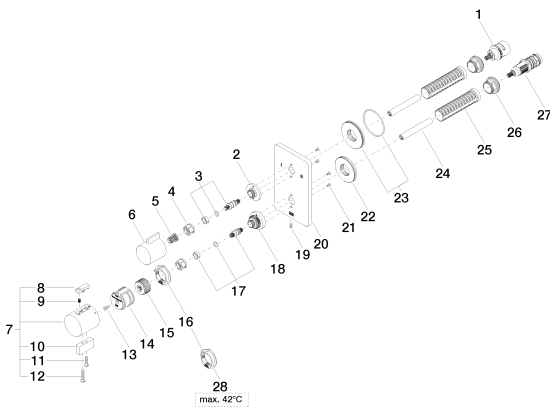

Shower - LULU

Concealed thermostat with two-way volume control - polished chrome

Article number: 36 426 710-00 0010

Spare parts list

Number	Item Number	Designation	Number of units
1	90 90 03 163 00 90	Conversion -	1
2	09 12 12 053-00	Mounting bracket - polished chrome	1
3	04 29 06 111 00-00	Wall connection - polished chrome	1
4	09 23 30 023 90	Mounting bracket -	2
5	09 12 12 002 90	Upper part white -	1
6	09 20 67 006-00	Handle - polished chrome	1
7	04 17 33 004 01-00	Handle - polished chrome	1
8	09 21 33 010-00	Conversion - polished chrome	1
9	09 16 02 027 90	Handle -	1
10	09 20 33 006-00	Handle - polished chrome	1
11	09 30 30 159-00	Mounting bracket - polished chrome	1
12	09 30 30 160-00	Mounting bracket - polished chrome	1
13	09 30 30 124 90	Mounting bracket -	1
14	09 12 12 052 90	Mounting bracket -	1
15	09 12 12 054 90	Mounting bracket -	1
16	09 28 10 152 90	Application -	1
17	04 29 06 024 00-00	Wall connection - polished chrome	1
18	09 12 12 051-00	Mounting bracket - polished chrome	1
19	09 31 11 134 90	Mounting bracket -	1
20	09 11 02 264-00	Escutcheon - polished chrome	1
21	09 30 30 157 90	Mounting bracket -	4
22	09 30 01 188 90	Wall connection -	1
23	90 30 01 190 00 90	Wall connection -	1
24	09 23 01 124 90	Hood / sleeve -	2
25	09 18 40 077 90	Hood / sleeve -	2
26	09 24 04 257 90	Mounting bracket -	2
27	90 15 02 012 00 90	Thermostatic cartridge -	1
28	09 28 10 151 90	Application -	1