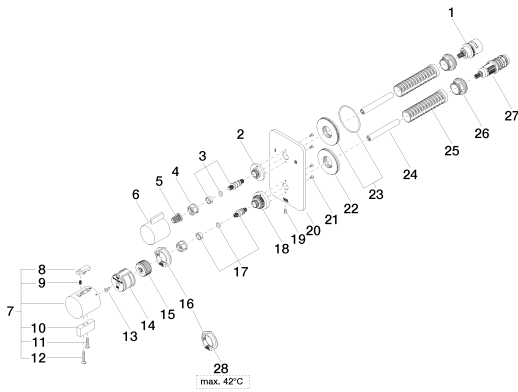

Shower - Lissé

Concealed thermostat with two-way volume control - polished chrome

Article number: 36 426 845-00 0010

Spare parts list

Number	Item Number	Designation	Number of units
1	90 90 03 163 00 90	Conversion -	1
2	09 12 12 053-00	Mounting bracket - polished chrome	1
3	04 29 06 111 00-00	Wall connection - polished chrome	1
4	09 23 30 023 90	Mounting bracket -	2
5	09 12 12 002 90	Upper part white -	1
6	09 20 67 006-00	Handle - polished chrome	1
7	04 17 33 006 00-00	Handle - polished chrome	1
8	09 21 33 010-00	Conversion - polished chrome	1
9	09 16 02 027 90	Handle -	1
10	09 20 33 006-00	Handle - polished chrome	1
11	09 30 30 159-00	Mounting bracket - polished chrome	1
12	09 30 30 160-00	Mounting bracket - polished chrome	1
13	09 30 30 124 90	Mounting bracket -	1
14	09 12 12 052 90	Mounting bracket -	1
15	09 12 12 054 90	Mounting bracket -	1
16	09 28 10 152 90	Application -	1
17	04 29 06 024 00-00	Wall connection - polished chrome	1
18	09 12 12 051-00	Mounting bracket - polished chrome	1
19	09 31 11 134 90	Mounting bracket -	1
20	09 11 02 303-00	Escutcheon - polished chrome	1
21	09 30 30 157 90	Mounting bracket -	4
22	09 30 01 188 90	Wall connection -	1
23	90 30 01 190 00 90	Wall connection -	1
24	09 23 01 124 90	Hood / sleeve -	2
25	09 18 40 077 90	Hood / sleeve -	2
26	09 24 04 257 90	Mounting bracket -	2
27	90 15 02 012 00 90	Thermostatic cartridge -	1
28	09 28 10 151 90	Application -	1