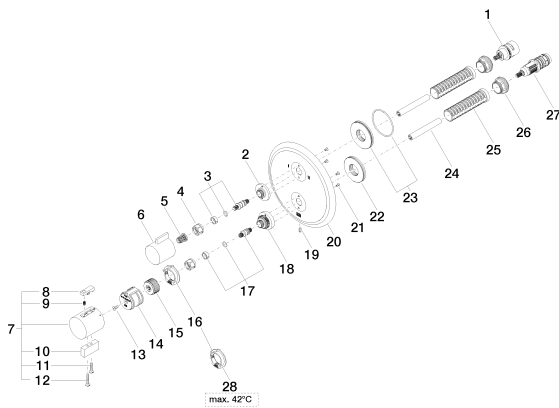

Shower - Madison Flair

Concealed thermostat with two-way volume control - polished chrome

Article number: 36 426 977-00 0010

Spare parts list

Number	Item Number	Designation	Number of units
1	90 90 03 163 00 90	Conversion -	1
2	09 12 12 053-00	Mounting bracket - polished chrome	1
3	04 29 06 111 00-00	Wall connection - polished chrome	1
4	09 23 30 023 90	Mounting bracket -	2
5	09 12 12 002 90	Upper part white -	1
6	09 20 67 006-00	Handle - polished chrome	1
7	04 17 33 006 00-00	Handle - polished chrome	1
8	09 21 33 010-00	Conversion - polished chrome	1
9	09 16 02 027 90	Handle -	1
10	09 20 33 006-00	Handle - polished chrome	1
11	09 30 30 159-00	Mounting bracket - polished chrome	1
12	09 30 30 160-00	Mounting bracket - polished chrome	1
13	09 30 30 124 90	Mounting bracket -	1
14	09 12 12 052 90	Mounting bracket -	1
15	09 12 12 054 90	Mounting bracket -	1
16	09 28 10 152 90	Application -	1
17	04 29 06 024 00-00	Wall connection - polished chrome	1
18	09 12 12 051-00	Mounting bracket - polished chrome	1
19	09 31 11 134 90	Mounting bracket -	1
20	09 11 02 309-00	Escutcheon - polished chrome	1
21	09 30 30 157 90	Mounting bracket -	4
22	09 30 01 188 90	Wall connection -	1
23	90 30 01 190 00 90	Wall connection -	1
24	09 23 01 124 90	Hood / sleeve -	2
25	09 18 40 077 90	Hood / sleeve -	2
26	09 24 04 257 90	Mounting bracket -	2
27	90 15 02 012 00 90	Thermostatic cartridge -	1
28	09 28 10 151 90	Application -	1