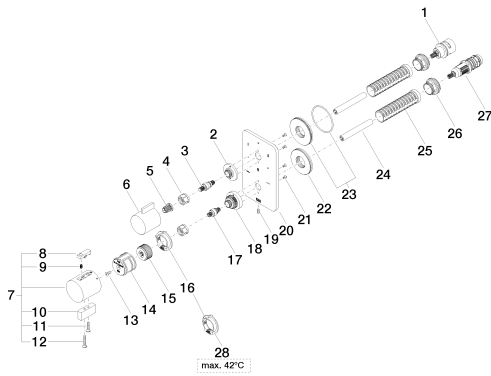

Shower - Lissé

Concealed thermostat with three-way volume control - polished chrome

Article number: 36 428 845-00 0010

Spare parts list

Number	Item Number	Designation	Number of units
1	90 90 03 168 00 90	diverter	1
2	09 12 12 053-00	Mounting bracket - polished chrome	1
3	04 29 06 111 00-00	Wall connection - polished chrome	1
4	09 23 30 023 90	Mounting bracket -	2
5	09 12 12 002 90	Upper part white -	1
6	09 20 67 006-00	Handle - polished chrome	1
7	04 17 33 006 00-00	Handle - polished chrome	1
8	09 21 33 010-00	Conversion - polished chrome	1
9	09 16 02 027 90	Handle -	1
10	09 20 33 006-00	Handle - polished chrome	1
11	09 30 30 159-00	Mounting bracket - polished chrome	1
12	09 30 30 160-00	Mounting bracket - polished chrome	1
13	09 30 30 124 90	Mounting bracket -	1
14	09 12 12 052 90	Mounting bracket -	1
15	09 12 12 054 90	Mounting bracket -	1
16	09 28 10 152 90	Application -	1
17	04 29 06 024 00-00	Wall connection - polished chrome	1
18	09 12 12 051-00	Mounting bracket - polished chrome	1
19	09 31 11 134 90	Mounting bracket -	1
20	09 11 02 319-00	plate	1
21	09 30 30 157 90	Mounting bracket -	4
22	09 30 01 188 90	Wall connection -	1
23	90 30 01 190 00 90	Wall connection -	1
24	09 23 01 124 90	Hood / sleeve -	2
25	09 18 40 077 90	Hood / sleeve -	2
26	09 24 04 257 90	Mounting bracket -	2
27	90 15 02 012 00 90	Thermostatic cartridge -	1
28	09 28 10 151 90	Application -	1