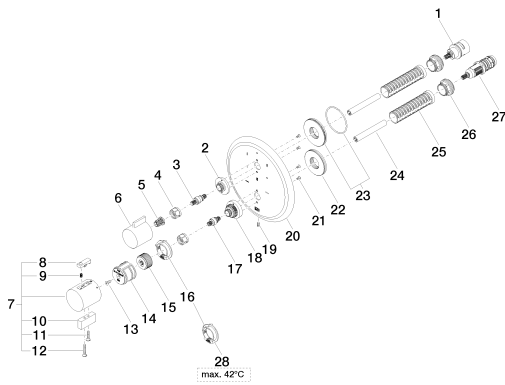

Shower - Madison Flair

Concealed thermostat with three-way volume control - polished chrome

Article number: 36 428 977-00 0010

Spare parts list

Number	Item Number	Designation	Number of units
1	90 90 03 168 00 90	diverter	1
2	09 12 12 053-00	Mounting bracket - polished chrome	1
3	04 29 06 111 00-00	Wall connection - polished chrome	1
4	09 23 30 023 90	Mounting bracket -	2
5	09 12 12 002 90	Upper part white -	1
6	09 20 67 006-00	Handle - polished chrome	1
7	04 17 33 006 00-00	Handle - polished chrome	1
8	09 21 33 010-00	Conversion - polished chrome	1
9	09 16 02 027 90	Handle -	1
10	09 20 33 006-00	Handle - polished chrome	1
11	09 30 30 159-00	Mounting bracket - polished chrome	1
12	09 30 30 160-00	Mounting bracket - polished chrome	1
13	09 30 30 124 90	Mounting bracket -	1
14	09 12 12 052 90	Mounting bracket -	1
15	09 12 12 054 90	Mounting bracket -	1
16	09 28 10 152 90	Application -	1
17	04 29 06 024 00-00	Wall connection - polished chrome	1
18	09 12 12 051-00	Mounting bracket - polished chrome	1
19	09 31 11 134 90	Mounting bracket -	1
20	09 11 02 166-00	Escutcheon - polished chrome	1
21	09 30 30 157 90	Mounting bracket -	4
22	09 30 01 188 90	Wall connection -	1
23	90 30 01 190 00 90	Wall connection -	1
24	09 23 01 124 90	Hood / sleeve -	2
25	09 18 40 077 90	Hood / sleeve -	2
26	09 24 04 257 90	Mounting bracket -	2
27	90 15 02 012 00 90	Thermostatic cartridge -	1
28	09 28 10 151 90	Application -	1