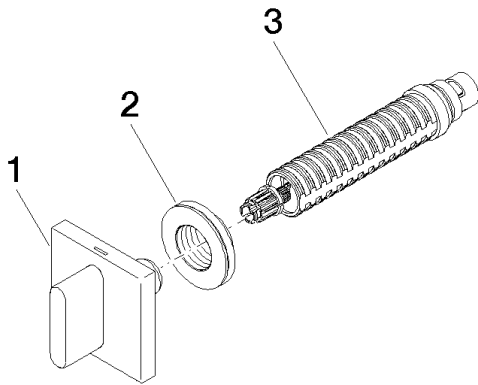

Sink - CL.1

Volume Control clockwise-closing cold 1/2" - polished chrome

Article number: 36 607 706-00

Spare parts list

Number	Item Number	Designation	Number of units
1	90 20 70 051 02-00	Handle - polished chrome	1
2	09 21 02 108 90	Hood / sleeve -	1
3	90 90 03 143 00 90	Upper part clockwise-closing 1/2" -	1