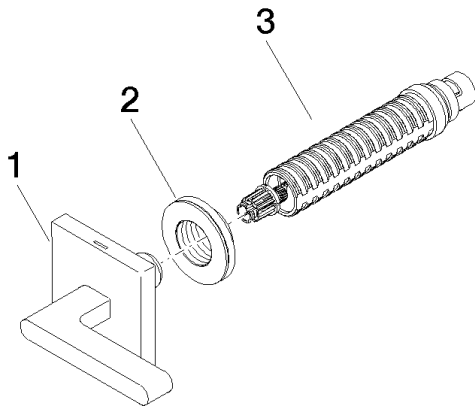

Sink - CL.1

Volume Control clockwise-closing cold 1/2" - polished chrome

Article number: 36 607 716-00

Spare parts list

Number	Item Number	Designation	Number of units
1	90 20 70 057 04-00	Handle - polished chrome	1
2	09 21 02 108 90	Hood / sleeve -	1
3	90 90 03 143 00 90	Upper part clockwise-closing 1/2" -	1