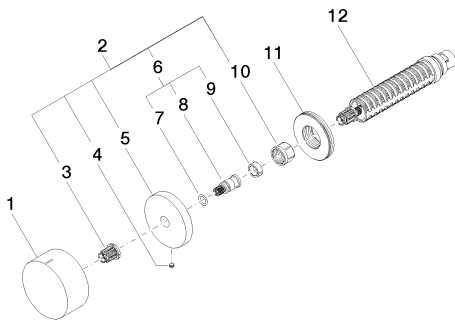

Shower - CL.1

Volume Control clockwise-closing cold 1/2" - polished chrome

Article number: 36 607 741-00

Spare parts list

Number	Item Number	Designation	Number of units
1	09 20 74 020-00	handle (cold)	1
2	04 27 74 004 00-00	rosette	1
3	09 12 12 002 90	Upper part white -	1
4	09 31 11 055 90	Mounting bracket -	1
5	09 27 74 004-00	rosette	1
6	04 29 06 020 00-00	Wall connection - polished chrome	1
7	09 14 10 060 90	O-Ring 8,0 x 1,5 mm -	1
8	09 29 06 020-00	Wall connection - polished chrome	1
9	09 14 15 020 90	Ring -	1
10	09 23 30 023 90	Mounting bracket -	1
11	09 30 01 107 90	Wall connection -	1
12	90 90 03 143 00 90	Upper part clockwise- closing 1/2" -	1