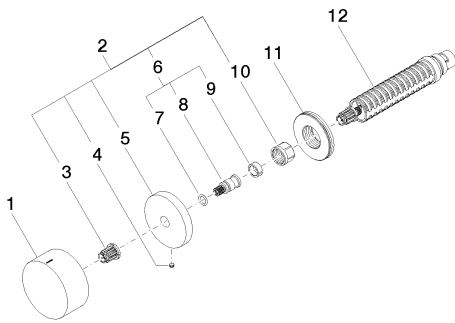

Shower - CL.1

Volume Control counter-clockwise closing hot 1/2" - polished chrome

Article number: 36 607 742-00

Spare parts list

Number	Item Number	Designation	Number of units
1	09 20 74 021-00	handle (hot)	1
2	04 27 74 004 00-00	rosette	1
3	09 12 12 002 90	Upper part white -	1
4	09 31 11 055 90	Mounting bracket -	1
5	09 27 74 004-00	rosette	1
6	04 29 06 020 00-00	Wall connection - polished chrome	1
7	09 14 10 060 90	O-Ring 8,0 x 1,5 mm -	1
8	09 29 06 020-00	Wall connection - polished chrome	1
9	09 14 15 020 90	Ring -	1
10	09 23 30 023 90	Mounting bracket -	1
11	09 30 01 107 90	Wall connection -	1
12	90 90 03 142 00 90	Upper part counter- clockwise closing 1/2" -	1