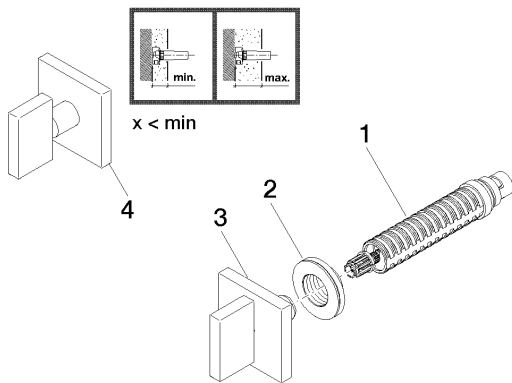

Shower - MEM

Volume Control clockwise-closing 1/2" - polished chrome

Article number: 36 607 782-00

Spare parts list

Number	Item Number	Designation	Number of units
1	90 90 03 143 00 90	Upper part clockwise-closing 1/2" -	1
2	09 21 02 108 90	Hood / sleeve -	1
3	90 20 78 002 02-00	Handle - polished chrome	1
4	04 20 78 002 01-00	Handle - polished chrome	1