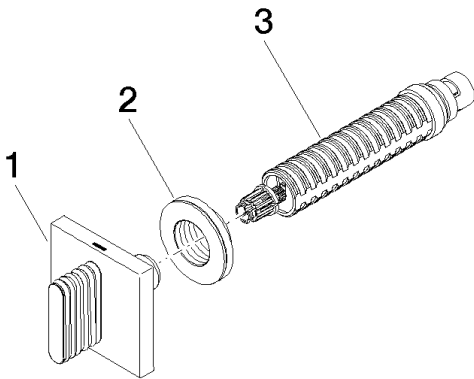

Sink - CL.1

Volume Control counter-clockwise closing hot 1/2" - polished chrome

Article number: 36 617 707-00

Spare parts list

Number	Item Number	Designation	Number of units
1	90 20 70 055 03-00	Handle - polished chrome	1
2	09 21 02 108 90	Hood / sleeve -	1
3	90 90 03 142 00 90	Upper part counter-clockwise closing 1/2" -	1