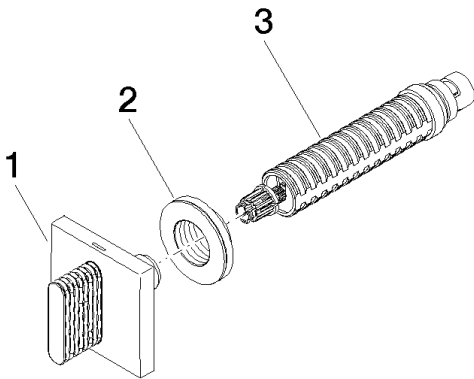

Sink - CL.1

Volume Control clockwise-closing cold 1/2" - polished chrome

Article number: 36 627 706-00

Spare parts list

Number	Item Number	Designation	Number of units
1	90 20 70 053 02-00	Handle - polished chrome	1
2	09 21 02 108 90	Hood / sleeve -	1
3	90 90 03 143 00 90	Upper part clockwise-closing 1/2" -	1