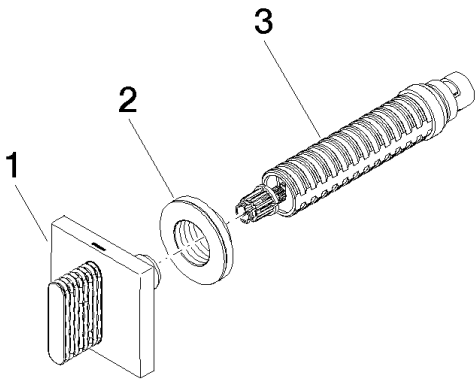

**Sink - CL.1**

Volume Control counter-clockwise closing hot 1/2" - polished chrome

Article number: 36 627 707-00

**Spare parts list**

Number	Item Number	Designation	Number of units
1	90 20 70 053 03-00	Handle - polished chrome	1
2	09 21 02 108 90	Hood / sleeve -	1
3	90 90 03 142 00 90	Upper part counter-clockwise closing 1/2" -	1