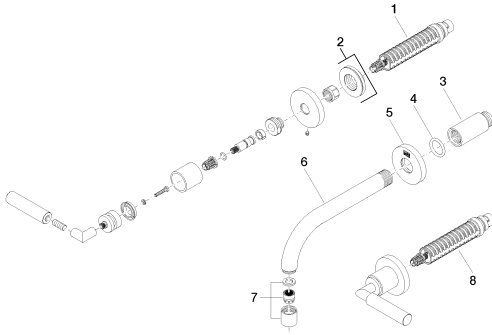

Sink - Tara.

Wall-mounted three-hole lavatory mixer without drain - polished chrome

Article number: 36 707 882-00 0010

Spare parts list

Number	Item Number	Designation	Number of units
1	90 90 03 156 00 90	Ceramic cartridge counter-clockwise closing -	1
2	36 310 882-00	Volume Control - polished chrome	2
3	09 24 03 081 10 90	Extension -	1
4	09 14 10 026 90	Washer -	1
5	09 27 22 503-00	Escutcheon - polished chrome	1
6	04 28 22 089 10-00	Outlet - polished chrome	1
7	90 23 01 019 02-00	Aerator - polished chrome	1
8	90 90 03 157 00 90	Ceramic cartridge clockwise-closing -	1