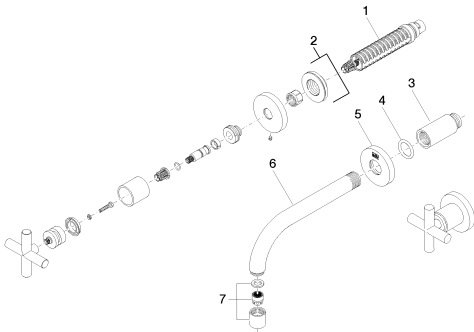

Sink - Tara.

Wall-mounted three-hole lavatory mixer without drain - polished chrome

Article number: 36 707 892-00 0010

Spare parts list

Number	Item Number	Designation	Number of units
1	90 90 03 157 00 90	Ceramic cartridge clockwise-closing -	2
2	36 310 892-00	Volume Control - polished chrome	2
3	09 24 03 081 10 90	Extension -	1
4	09 14 10 026 90	Washer -	1
5	09 27 22 503-00	Escutcheon - polished chrome	1
6	04 28 22 089 10-00	Outlet - polished chrome	1
7	90 23 01 019 02-00	Aerator - polished chrome	1