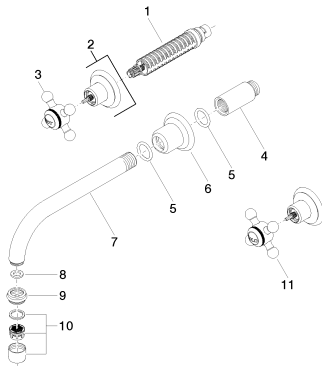

**Sink - Madison**

Wall-mounted three-hole lavatory mixer without drain - polished chrome

Article number: 36 712 361-00 0010

**Spare parts list**

36 712 361-FF 0010

Number	Item Number	Designation	Number of units
1	90 90 03 157 00 90	Ceramic cartridge clockwise-closing -	2
2	36 310 361-00	Volume Control - polished chrome	2
3	04 20 36 100 01-00	Handle - polished chrome	1
4	09 24 03 081 10 90	Extension -	1
5	09 14 10 026 90	Washer -	2
6	09 27 36 010-00	Escutcheon - polished chrome	1
7	04 28 22 090 10-00	Outlet - polished chrome	1
8	09 14 05 020 90	Washer -	1
9	09 24 03 022 10-00	Nipple - polished chrome	1
10	90 23 01 119 04-00	Aerator - polished chrome	1
11	04 20 36 100 00-00	Handle - polished chrome	1