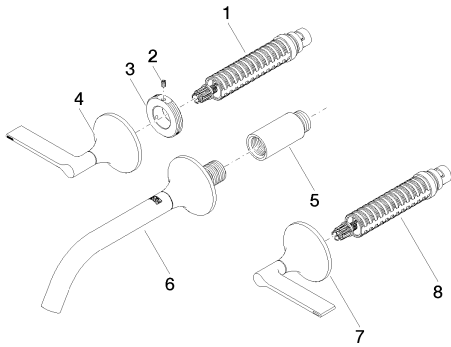

Sink - VAIA

Wall-mounted three-hole lavatory mixer without drain - polished chrome

Article number: 36 712 819-00 0010

Spare parts list

Number	Item Number	Designation	Number of units
1	90 90 03 157 00 90	Upper part clockwise-closing 1/2" -	1
2	09 31 11 008 90	Mounting bracket -	2
3	09 21 02 163 90	Mounting bracket -	2
4	90 20 80 013 00-00	Operating element - polished chrome	1
5	09 24 03 081 10 90	Extension -	1
6	13 800 809-00 0010	Lavatory spout, wall-mounted without drain - polished chrome	1
7	90 20 80 012 00-00	Operating element - polished chrome	1
8	90 90 03 156 00 90	Upper part counter-clockwise closing 1/2" -	1