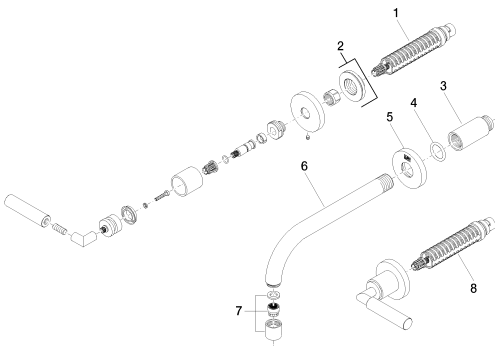

Sink - Tara.

Wall-mounted three-hole lavatory mixer without drain - polished chrome

Article number: 36 712 882-00 0010

### Spare parts list

Number	Item Number	Designation	Number of units
1	90 90 03 156 00 90	Ceramic cartridge counter-clockwise closing -	1
2	36 310 882-00	Volume Control - polished chrome	2
3	09 24 03 081 10 90	Extension -	1
4	09 14 10 026 90	Washer -	1
5	09 27 22 503-00	Escutcheon - polished chrome	1
6	04 28 22 090 10-00	Outlet - polished chrome	1
7	90 23 01 019 02-00	Aerator - polished chrome	1
8	90 90 03 157 00 90	Ceramic cartridge clockwise-closing -	1