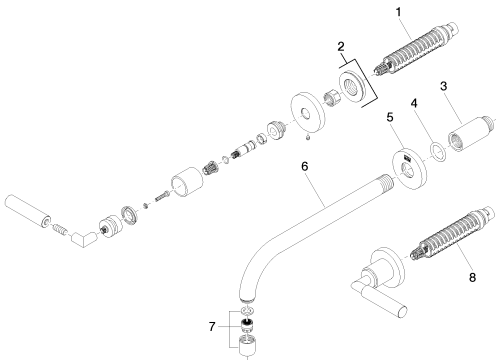

Sink - Tara.

Wall-mounted three-hole lavatory mixer without drain - polished chrome

Article number: 36 717 882-00 0010

Spare parts list

Number	Item Number	Designation	Number of units
1	90 90 03 156 00 90	Ceramic cartridge counter-clockwise closing -	1
2	36 310 882-00	Volume Control - polished chrome	1
3	09 24 03 081 10 90	Extension -	1
4	09 14 10 026 90	Washer -	1
5	09 27 22 503-00	Escutcheon - polished chrome	1
6	04 28 22 105 10-00	Outlet - polished chrome	1
7	90 23 01 019 02-00	Aerator - polished chrome	1
8	90 90 03 157 00 90	Ceramic cartridge clockwise-closing -	1