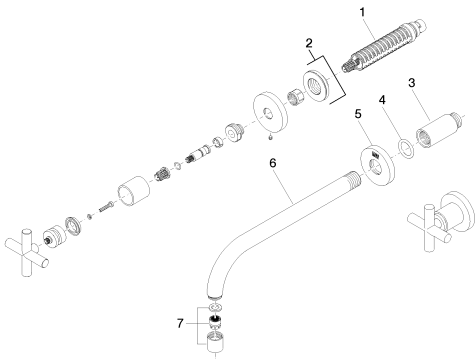

Sink - Tara.

Wall-mounted three-hole lavatory mixer without drain - polished chrome

Article number: 36 717 892-00 0010

Spare parts list

Number	Item Number	Designation	Number of units
1	90 90 03 157 00 90	Ceramic cartridge clockwise-closing -	2
2	36 310 892-00	Volume Control - polished chrome	2
3	09 24 03 081 10 90	Extension -	1
4	09 14 10 026 90	Washer -	1
5	09 27 22 503-00	Escutcheon - polished chrome	1
6	04 28 22 105 10-00	Outlet - polished chrome	1
7	90 23 01 019 02-00	Aerator - polished chrome	1