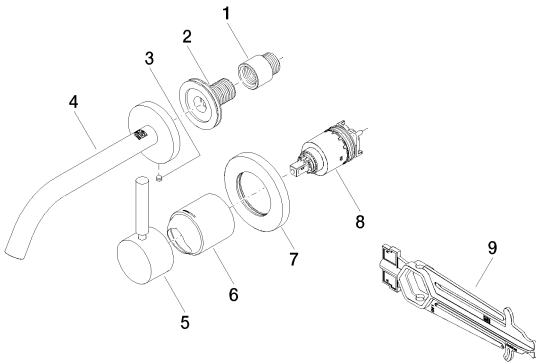

Sink - Meta

Wall-mounted single-lever mixer without drain - polished chrome

Article number: 36 860 660-00 0010

Spare parts list

Number	Item Number	Designation	Number of units
1	09 24 03 072 10 90	Extension -	1
2	09 24 03 280 90	Wall connection -	1
3	09 31 11 112 90	Mounting bracket -	1
4	90 28 22 323 01-00	spout	1
5	90 20 66 007 00-00	handle	1
6	09 11 02 288-00	cover	1
7	90 27 62 011 00-00	Cover - polished chrome	1
8	90 15 05 064 01 90	cartridge	1
9	09 30 09 064 90	assembly wrench -	1