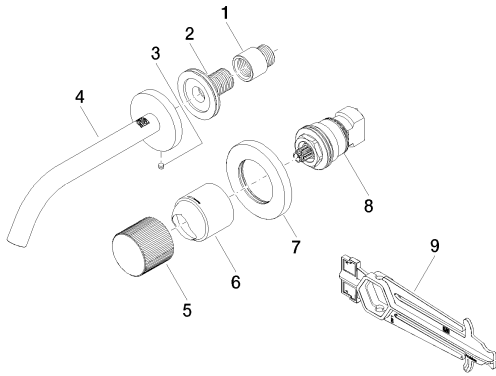

Sink - Meta

META PURE Wall-mounted single-lever mixer without drain - polished chrome

Article number: 36 860 664-00 0010

Spare parts list

Number	Item Number	Designation	Number of units
1	09 24 03 072 10 90	Extension -	1
2	09 24 03 280 90	Wall connection -	1
3	09 31 11 112 90	Mounting bracket -	1
4	90 28 22 323 01-00	spout	1
5	09 20 66 010-00	handle	1
6	09 11 02 389-00	cover	1
7	90 27 62 011 00-00	Cover - polished chrome	1
8	90 90 03 169 02 90	top	1
9	09 30 09 064 90	assembly wrench -	1