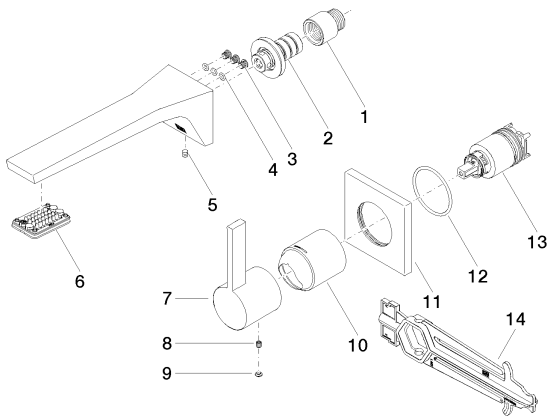

**Sink - CL.1**

Wall-mounted single-lever mixer without drain - polished chrome

Article number: 36 860 705-00

**Spare parts list**

Number	Item Number	Designation	Number of units
1	09 24 03 072 10 90	Extension -	1
2	90 24 03 108 01 90	Nipple -	1
3	09 30 30 113 20 90	Mounting bracket -	3
4	09 14 10 001 90	O-Ring EPDM 70 4,5 x 1,5 mm -	3
5	04 31 11 004 00 90	Mounting bracket -	1
6	90 11 02 297 00 90	Aerator -	1
7	09 20 70 050-00	Lever - polished chrome	1
8	09 31 11 030 90	Mounting bracket -	1
9	90 31 20 087 00-00	Cover - polished chrome	1
10	09 11 02 288-00	cover	1
11	09 27 78 039-00	Escutcheon - polished chrome	1
12	09 14 10 049 90	O-Ring 45,69 x 2,62 mm -	1
13	90 15 05 064 01 90	cartridge	1
14	09 30 09 064 90	assembly wrench -	1