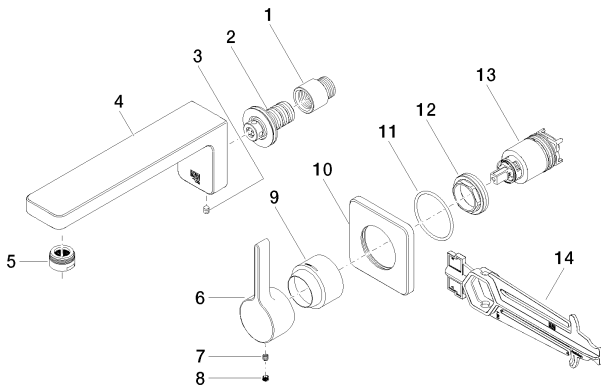

Sink - LULU

Wall-mounted single-lever mixer without drain - polished chrome

Article number: 36 860 710-00 0010

Spare parts list

Number	Item Number	Designation	Number of units
1	09 24 03 072 10 90	Extension -	1
2	90 24 03 108 00 90	Nipple -	1
3	04 31 11 004 00 90	Mounting bracket -	1
4	09 11 71 091-00	spout	1
5	90 23 01 118 04-00	Aerator M24x1 male 1.2 gpm - polished chrome	1
6	09 20 71 001-00	Lever - polished chrome	1
7	09 31 11 030 90	Mounting bracket -	1
8	09 31 20 109 90	Cover -	1
9	09 11 02 530-00	cover	1
10	09 27 71 001-00	Escutcheon - polished chrome	1
11	09 14 10 049 90	O-Ring 45,69 x 2,62 mm -	1
12	09 24 04 105 90	Mounting bracket -	1
13	90 15 05 064 01 90	cartridge	1
14	09 30 09 064 90	assembly wrench -	1