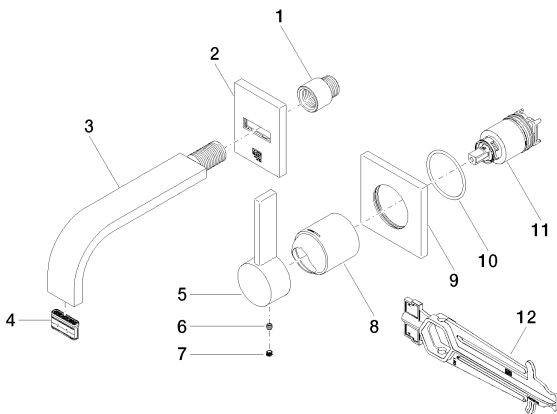

**Sink - MEM**

Wall-mounted single-lever mixer without drain - polished chrome

Article number: 36 860 782-00 0010

**Spare parts list**

Number	Item Number	Designation	Number of units
1	09 24 03 072 10 90	Extension -	1
2	90 27 78 055 00-00	rosette	1
3	04 28 22 150 10-00	Outlet - polished chrome	1
4	90 29 03 118 00 90	Aerator insert 32 x 8 mm 1.2 gpm -	1
5	09 20 78 058-00	Lever - polished chrome	1
6	09 31 11 030 90	Mounting bracket -	1
7	09 31 20 109 90	Cover -	1
8	09 11 02 288-00	cover	1
9	09 27 78 039-00	Escutcheon - polished chrome	1
10	09 14 10 049 90	O-Ring 45,69 x 2,62 mm -	1
11	90 15 05 064 01 90	cartridge	1
12	09 30 09 064 90	assembly wrench -	1